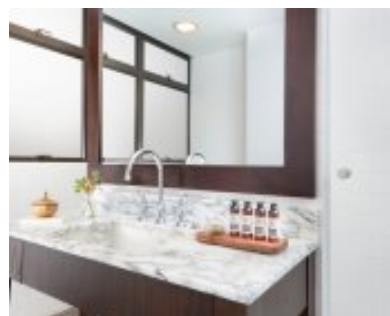

## Description

Located on Peel Street, in the heart of Central, our 56 chic contemporary serviced apartments provide calming retreats in the perfect location. The city's most vibrant neighbourhood boasts traditional market stalls, fashionable restaurants, antique shops and stylish boutiques all nestled side by side and offering a true slice of Hong Kong life. With their unparalleled location, lavish furnishings and our staff's uncompromising care, the apartments of Shama Central exemplify luxurious city living.