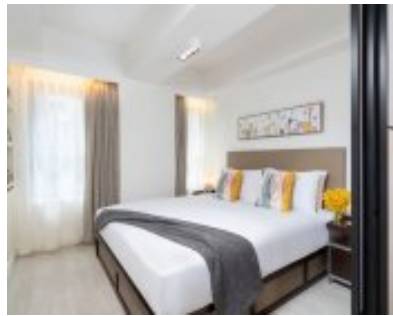

## Shama Fortress Hill

Hong Kong

Type	Ref. Id	Living Area	Total Area	Price
	WMP-429539	382 sq. m	0 sq. m	112 USD/night

Bedrooms	Bathrooms	Floor/floors	Furnished	Listing Date
1	1	—/—	no	December 8, 2020

## Description

Ideally located between Causeway Bay and the busy offices of North Point, Shama Fortress Hill is nestled between hip boutiques, bijou restaurants and trendy coffee shops. Across the street from Fortress Hill MTR and ten minutes from Central, the property offers access to laundries, groceries, and other essential conveniences. Amidst all of this, Shama has created 95 hip, contemporary apartments equipped with customised furnishings by internationally renowned designer Dillon Garris, hi-tech gadgets galore and our brand's signature service.